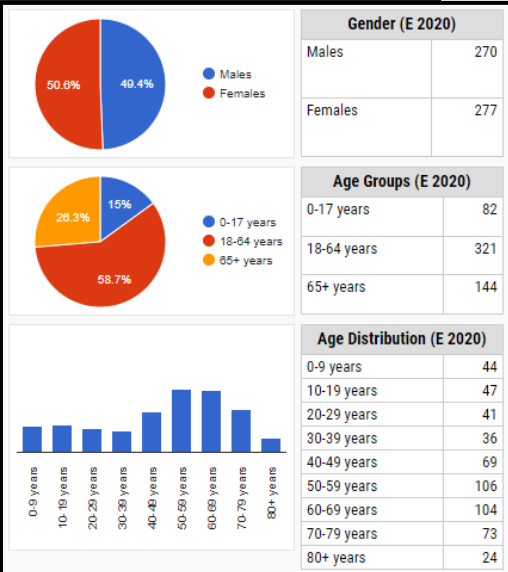

GEOGRAPHY FIELD WORK OF THE LOCAL AREA KNOWLEDGE ORGANISER

Newton Regis

Vocabulary
 Equator
 Tropic of Cancer
 Europe

Vocabulary	Definition
Population	All the people who live in a place
Geographical	Physical features of an area
Housing	Buildings where people live
Employment	Having a job which pays money
Town	Built up area where humans live
Environment	Area all around us
Human	People
Physical	The land
Impact	How things are changed

Location within Warwickshire	
Population	599 (2011)
OS grid reference	SK277074
Civil parish	Newton Regis
District	North Warwickshire
Shire county	Warwickshire
Region	West Midlands
Country	England
Sovereign state	United Kingdom