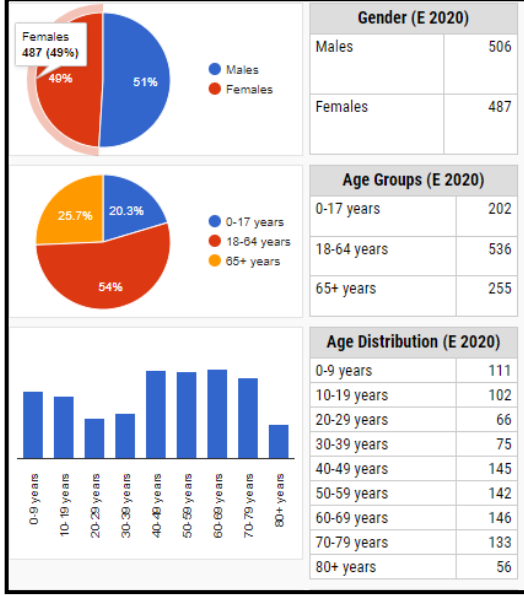

Location within Warwickshire	
Population	599 (2011)
OS grid reference	SK277074
Civil parish	Newton Regis
District	North Warwickshire
Shire county	Warwickshire
Region	West Midlands
Country	England
Sovereign state	United Kingdom

OS MAP KEY

GEOGRAPHY FIELD WORK OF THE LOCAL AREA KNOWLEDGE ORGANISER

Austrey

Vocabulary
 Equator
 Tropic of Cancer
 Europe

Vocabulary	Definition
Population	All the people who live in a place
Geographical	Physical features of an area
Housing	Buildings where people live
Employment	Having a job which pays money
Town	Built up area where humans live
Environment	Area all around us
Human	People
Physical	The land
Impact	How things are changed