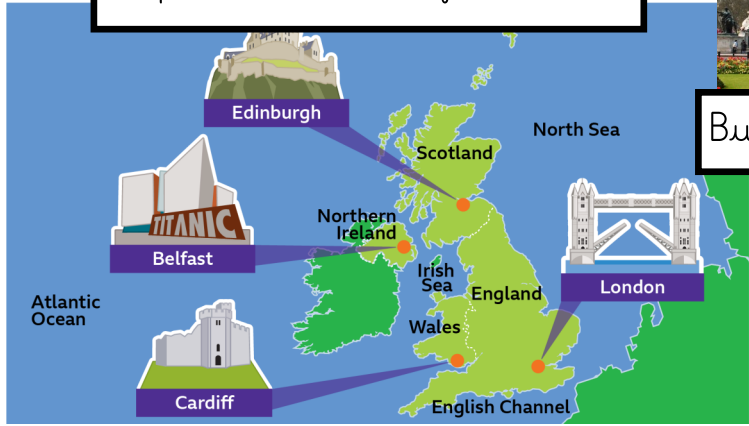

A map of the United Kingdom

Southern Hemisphere

South America

Capital City of Brazil is Brasilia
Population 213,900,000

A map of the United Kingdom

Austrey- Village
POPULATION- 1500

Tamworth- Town
Population 76,000

The UK

London- City
Population- 8.9 000,000

Capital Cities of the UK

Buckingham Palace

Big Ben

A map of the United Kingdom

Southern Hemisphere

South America

Capital City of Brazil is Brasilia
Population 213,900,000

Newton Regis
POPULATION- 600

Tamworth-Town
Population 76,000

The UK

London-City
Population- 8.9 000,000

Capital Cities of the UK

Buckingham Palace

Big Ben