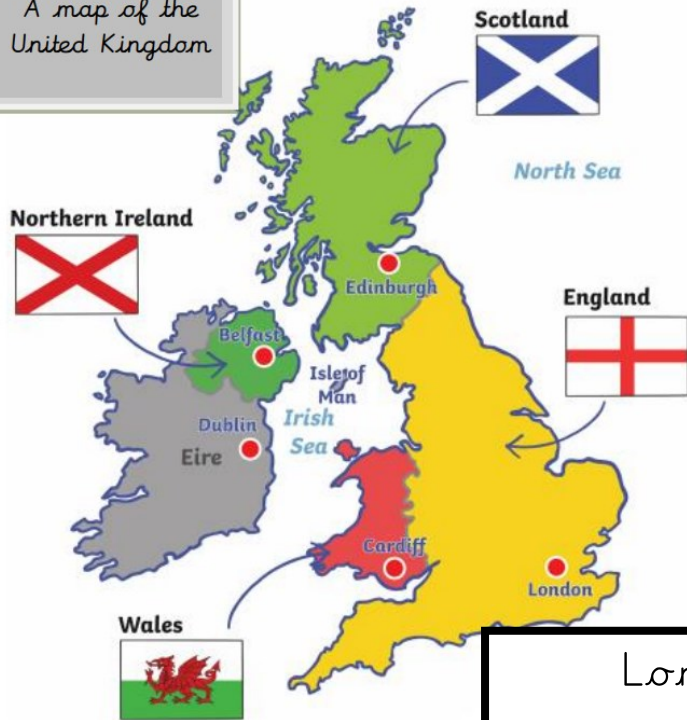

A map of the United Kingdom

Southern Hemisphere

South America

Capital City of Brazil is Brasilia
Population 213,900,000

A map of the United Kingdom

Austrey- Village
POPULATION- 1500

Tamworth- Town
Population 76,000

The UK

London- City
Population- 8.9 000,000

Capital Cities of the UK

Buckingham Palace

Big Ben

A map of the United Kingdom

Southern Hemisphere

South America

Capital City of Brazil is Brasilia
Population 213,900,000

Newton Regis
POPULATION- 600

Tamworth-Town
Population 76,000

The UK

London-City
Population- 8.9 000,000

Capital Cities of the UK

Buckingham Palace

Big Ben